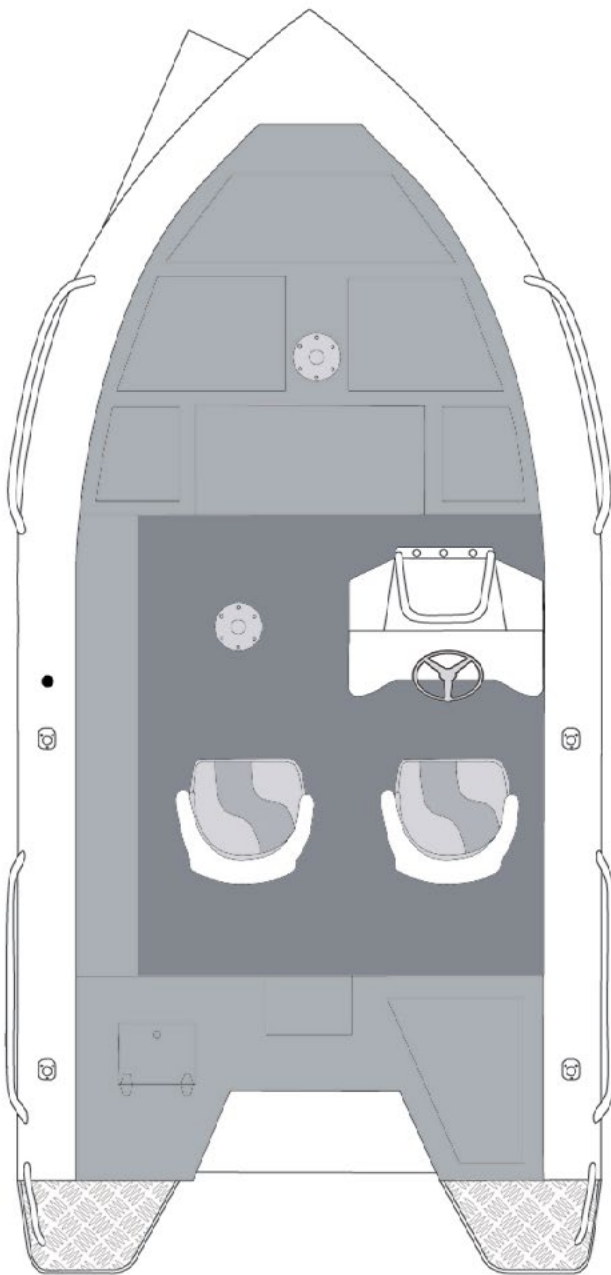

455 EDGETRACKER TOURNAMENT PRO SC

TAKE COMMAND OF THE TOURNAMENT WATERS

The unique Edgetracker hull design was developed and perfected in small aluminium tinnies by Stessl and it has now been carried through into the larger exciting Edgetracker Tournament range of sport fishing boats.

Renowned for the great handling and stability created by the "Edge" pressing design, coupled with the very wide beam and now fitted out as tournament ready, the Stessl Edgetracker Tournament Pro range have a smooth ride in flat and choppy water and there is plenty of room for all your fishing gear and equipment.

BOAT FEATURES

- Extreme Steering Kit
- Wiring Loom Kit
- Battery Shelf
- 50 Ltr Fuel Tank
- Deck Fuel Filler
- Fuel Sender
- Breather & Hoses
- Soft Tail Transom
- Bilge Pump
- Navigation Lights
- Switch Panel
- Steering Wheel
- 2x Pedestal Seats
- 3x Seat Sockets
- Rear and Bow Rails
- Rear Step and rails x 2
- Side Decks
- Anchor Locker
- Bungs x3
- RAILBLAZA TracLoader Coaming
- Motor Board
- 2x Rod Holders
- Bow Sprit and Roller
- Gunwale Rubber
- Transducer Bracket
- Underfloor Flotation
- Decals
- Carpeted Floor
- Painted White (Standard)
- Side Console
- Windscreen
- 25 Ltr Rear Live Bait Tank
- 100 Ltr Live Well Tank – Front & Amp
- Electric Bow Mount;
- Casting Deck
- Rod Locker (Port Side)
- Rear Casting Deck
- Bow Eye
- Captains Pack

BOAT SPECIFICATIONS

Length Overall:	4.55m
Beam:	2.05m
Depth:	0.90m
Bottom Sheet:	3mm 5052 Marine Grade
Side Sheet:	3mm 5052 Marine Grade
Transom:	LS
Weight (boat only):	415 kgs
Horsepower Rec:	75hp
Horsepower Max:	75hp
Pax:	4 ppl