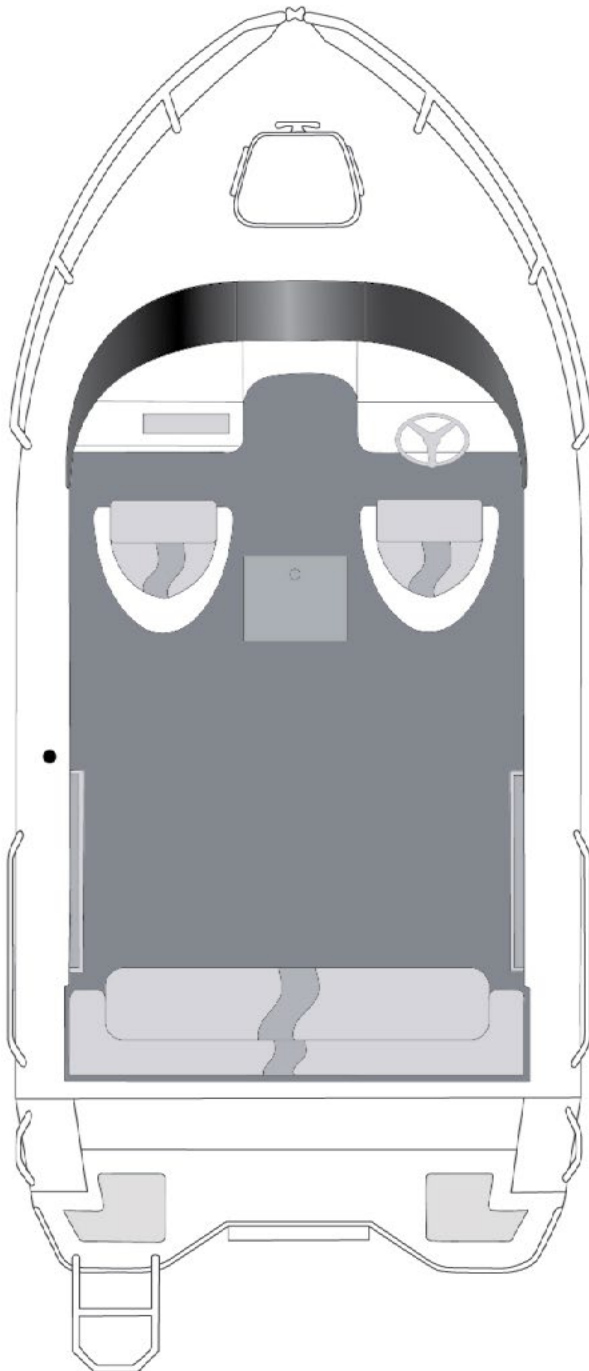

525 SPORTSMAN FT

GREAT ALL ROUND FAMILY AND FISHING FRIENDLY BOAT

The Stessl Sportsman runabouts are a perfect all rounder. Easy to drive with a familiar helm position tucked behind a windscreen the Sportsman runabout can be set up as a comfortable fishing platform for those winter days with a couple of rods hanging out the back chasing whiting or loaded up with a picnic basket for a day out with the family. There is plenty of space for all your water sports equipment like tackle boxes, skis, knee boards and tubes and the Sportsman runabout with its reverse chine hull rides well and is stable at rest. Available with a range of options to customise it to suit your needs – see your local dealer for more information.

BOAT FEATURES

- 3mm flat side sheets
- 3mm pressed bottom sheets
- Stylish molded dashboard with glovebox
- SeaStar Xtreme steering
- Gussi sports steering wheel
- Tinted wrap around windscreen with opening door
- Windscreen grab rail
- Pedestal mounted stessl folding seats x 2
- Plug in seat positions x 2
- Rear box lounge with padded backrest
- Fully welded extruded side decks
- Full height transom
- Rear duckboard
- Aluminium folding ladder
- Fully carpeted chine to chine floor
- Underfloor foam flotation
- Low bow rails with bow roller
- Side rails
- Aluminium anchor well
- Underfloor storage locker
- RAILBLAZA TracLoader Coaming
- 80 ltr underfloor fuel tank
- Wiring harness and battery switch
- 12v bilge pump
- LED navigation lights
- Battery box
- Side pockets x 2 with sounder mount
- Battery & fuel tank rack
- Gunwale rubber
- Transducer bracket
- Drain bungs x 3
- Transom strut
- Bilge pump bracket
- Welded deck cleat
- Large bow eye
- Painted white in & out
- Custom decals
- Australian builders plate
- Captains Pack

BOAT SPECIFICATIONS

Length Overall:	5.40m
Beam:	2.20m
Depth:	1.20m
Bottom Sheet:	3mm 5052 Marine Grade
Side Sheet:	3mm 5052 Marine Grade
Transom:	LS
Weight (boat only):	470 kgs
Horsepower Rec:	80hp
Horsepower Max:	90hp
Pax:	5 ppl