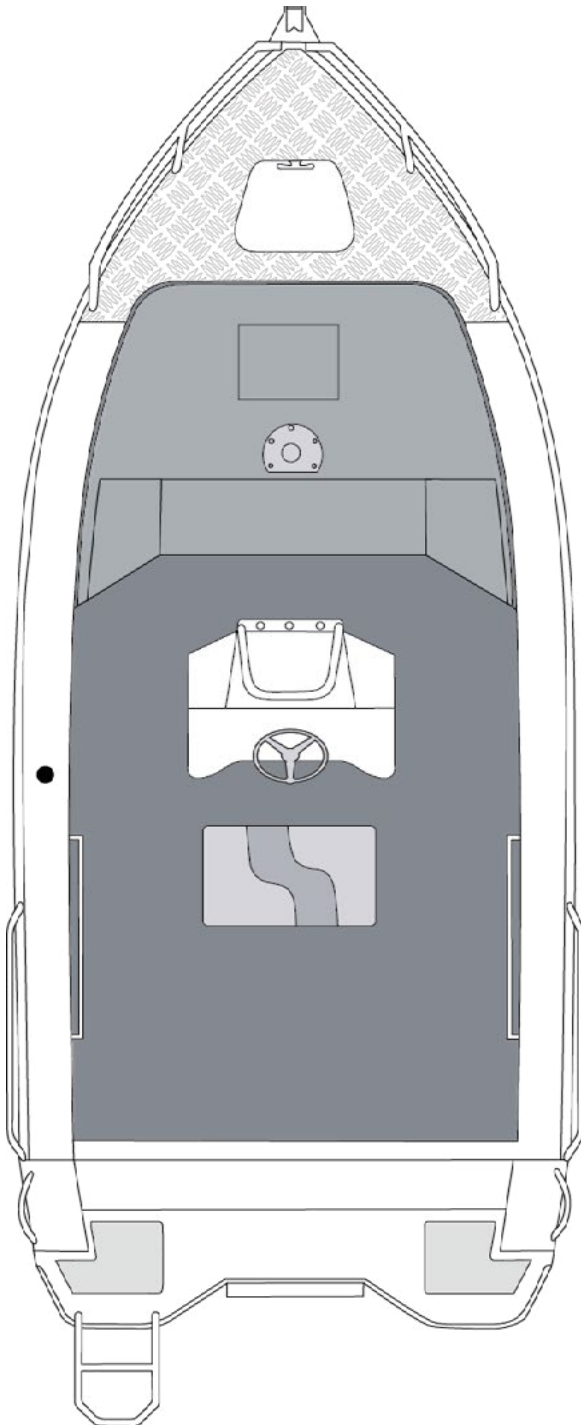

# 485 APACHE PRO CC

EXPERIENCE THE ULTIMATE FISHING MACHINE

The Apache Pro Centre Console range is designed with the fisherman in mind. Featuring the new edgy satin black sports console this great looking Stessl Delta hull has large reverse pressings which provide stability at rest and a stable and dry ride when underway. There is ample storage under the front casting deck, in the deep seat box and at the rear of the boat. Available with a number of options so you can customise the boat to suit your lifestyle- see a dealer near you for all the details.

## BOAT FEATURES

- Sports Centre Console
- Seastar Xtreme Mechanical Steering
- Gussi Sports Steering Wheel
- Scalloped Checker Plate Foredeck
- Large Front Casting Deck With Storage
- Fully Welded Extruded Side Decks
- Full Height Enclosed Transom
- Full Width Duck Board
- Seat Box With Upholstered Cushion
- Fully Carpeted Chine To Chine Floor
- Underfloor Foam Flotation
- 80 Ltr Underfloor Fuel Tank
- 100 Ltr Live Well Plumbed
- 25 Ltr Live Bait Tank Plumbed
- Aluminium Anchor Well
- Wiring Harness And Battery Switch
- Railblaza Tracloader Coaming
- 12v Bilge Pump
- Led Navigation Lights
- Battery Box
- Low Bow Rails With Bow Roller
- Short Side Rails
- Side Pockets
- Gunwale Rubber
- Transducer Bracket
- Rear Handles
- Drain Bungs X 3
- Transom Strut
- Bilge Pump Bracket
- Welded Deck Cleat
- Large Bow Eye
- Painted White
- Custom Stripes & Decals
- Australian Builders Plate
- Captains Pack

## BOAT SPECIFICATIONS

Length Overall:	5.00m
Beam:	2.20m
Depth:	1.20m
Bottom Sheet:	3mm 5052 Marine Grade
Side Sheet:	3mm 5052 Marine Grade
Transom:	LS
Weight (boat only):	475 kgs
Horsepower Rec:	70hp
Horsepower Max:	90hp
Pax:	5 ppl